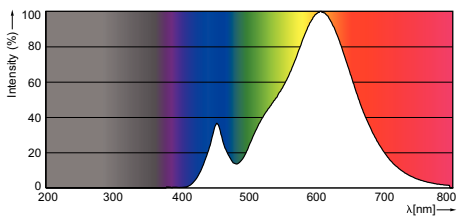

Photometric data

© 2016 Philips Lighting Holding B.V.
All rights reserved.

Specifications are subject to change without notice. Trademarks are the property of Koninklijke Philips N.V. (Royal Philips) or their respective owners.

www.philips.com/lighting

2016, June 2
data subject to change