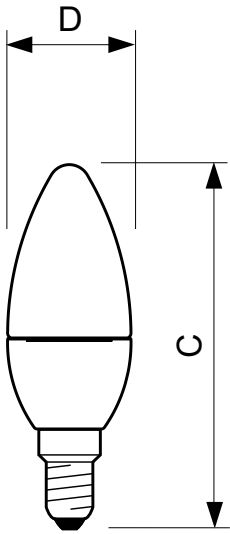

Product data

• General Information

Cap-Base	E14 [E14]
Reddot Design Award Winner mark	Reddot Design Award Winner 2016
Bulb Shape	B35 [B 35mm]
Nominal Lifetime (Nom)	15000 h
Switching Cycle	50000X
Technical Type	4-25W

PHILIPS

CorePro LEDcandle

Numerator - Packs 10
per outer box

Material Nr. (12NC) 929001157402
Net Weight (Piece) 0.040 kg

Dimensional drawing

E14 B35, B39

LED ND 4-25W E14 827 220-240V B35 FR

Product	D	C
CorePro LEDcandle ND 4-25W E14 827 B35 FR	35 mm	106 mm