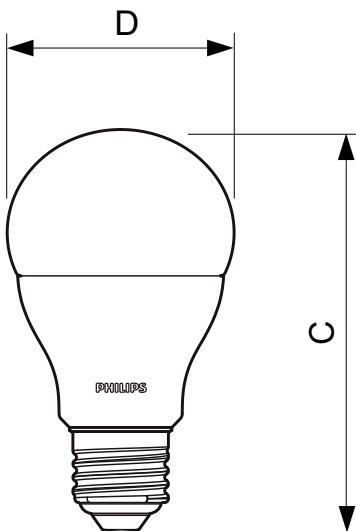

PHILIPS

Product data

• General Information

Cap-Base	E27 [E27]
Bulb Shape	A60 [A 60mm]
Nominal Lifetime (Nom)	15000 h
Switching Cycle	50000X
Technical Type	10.5-75W

• Light Technical

Colour Code	830 [CCT of 3000K]
Luminous Flux (Nom)	1055 lm
Luminous Flux (Rated) (Nom)	1055 lm
Colour Designation	White (WH)
Colour Temperature, horizontal (Nom)	3000 K
Luminous Efficacy (rated) (Nom)	100.48 lm/W
Color Consistency	6 steps
Colour Rendering Index horiz (Nom)	80
LLMF At End Of Nominal Lifetime (Nom)	70 %

Dimensional drawing

LED 10.5-75W E27 830

Product	D	C
CorePro LEDbulb 10.5-75W 830 E27	61 mm	110 mm

Dimensional drawing

Photometric data

© 2016 Philips Lighting Holding B.V.
All rights reserved.

Specifications are subject to change without notice. Trademarks are the property of Koninklijke Philips N.V. (Royal Philips) or their respective owners.