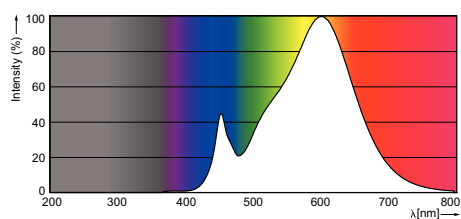

PHILIPS

Product data

• General Information

Cap-Base	E27 [E27]
Bulb Shape	A60 [A 60mm]
Nominal Lifetime (Nom)	15000 h
Switching Cycle	50000X
Technical Type	10.5-75W

• Light Technical

Colour Code	830 [CCT of 3000K]
Luminous Flux (Nom)	1055 lm
Luminous Flux (Rated) (Nom)	1055 lm
Colour Designation	White (WH)
Colour Temperature, horizontal (Nom)	3000 K
Luminous Efficacy (rated) (Nom)	100.48 lm/W
Color Consistency	6 steps
Colour Rendering Index horiz (Nom)	80
LLMF At End Of Nominal Lifetime (Nom)	70 %

Dimensional drawing

LED 10.5-75W E27 830

Product	D	C
CorePro LEDbulb 10.5-75W 830 E27	61 mm	110 mm

Dimensional drawing

Photometric data

© 2016 Philips Lighting Holding B.V.
All rights reserved.

Specifications are subject to change without notice. Trademarks are the property of Koninklijke Philips N.V. (Royal Philips) or their respective owners.