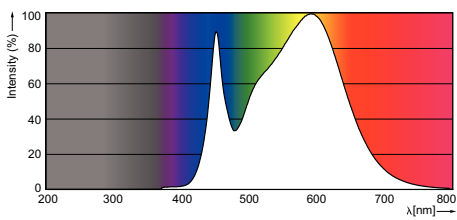

Photometric data

© 2016 Philips Lighting Holding B.V.
All rights reserved.

Specifications are subject to change without notice. Trademarks are the property of Koninklijke Philips N.V. (Royal Philips) or their respective owners.

www.philips.com/lighting

2016, June 2
data subject to change