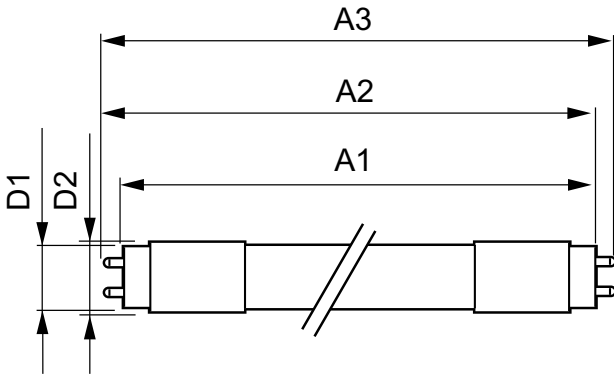

• Product Data

Full product code	871869649277200
Order product name	CorePro LEDtube 600mm 8W840 C G
EAN/UPC - Product Order code	8718696492772 49277200

PHILIPS

CorePro LEDtube EM/Mains

Numerator - 1
Quantity Per Pack
Numerator - Packs 10
per outer box

Material Nr. (12NC) 929001173202
Net Weight (Piece) 0.120 kg

Warnings and Safety

• -

Dimensional drawing

LEDtube 600mm 8W/840 C G

Product	D1	D2	A1	A2	A3
CorePro LEDtube 600mm 8W/840 C G	25.68 mm	28 mm	588.5 mm	595.5 mm	602.5 mm