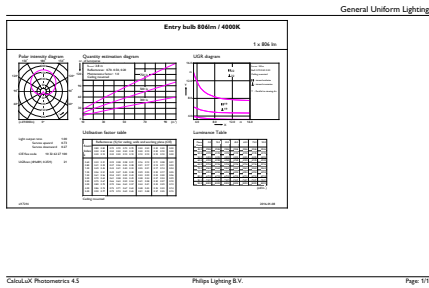

Photometric data

A60 /840 FR