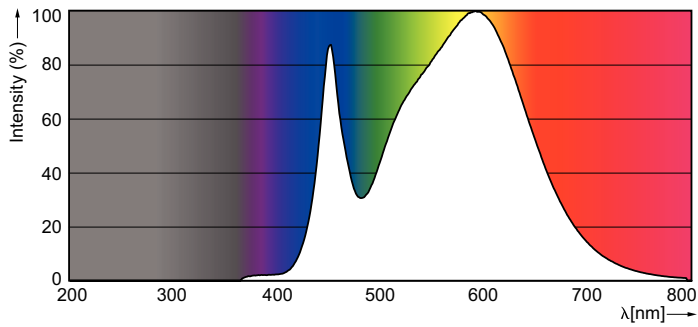

Photometric data

A60 /840 FR