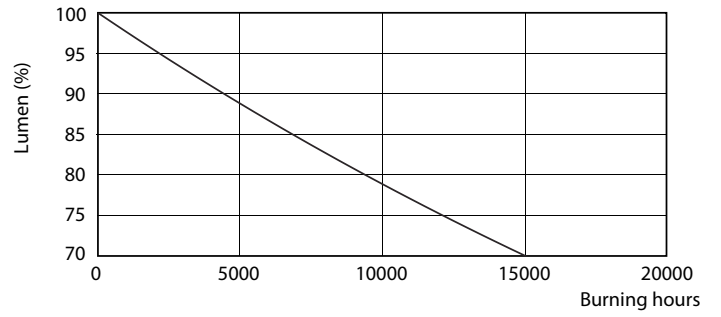

Product data

General Information	
Cap-Base	E27 [E27]
Nominal Lifetime (Nom)	15000 h
Switching Cycle	50000X
Technical Type	7.5-60W

Light Technical	
Color Code	840 [CCT of 4000K]
Beam Angle (Nom)	200 °
Luminous Flux (Nom)	806 lm
Luminous Flux (Rated) (Nom)	806 lm
Color Designation	Cool White (CW)
Correlated Color Temperature (Nom)	4000 K
Luminous Efficacy (rated) (Nom)	107.00 lm/W
Color Consistency	<6
Color Rendering Index (Nom)	80
LLMF At End Of Nominal Lifetime (Nom)	70 %

Approval and Application	
Energy Efficiency Label (EEL)	A+
Energy Consumption kWh/1000 h	8 kWh

Product Data	
Full product code	87186965777600
Order product name	CorePro LEDbulb ND 7.5-60W A60 E27 840

Wattage Equivalent	60 W
Starting Time (Nom)	0.5 s
Warm Up Time to 60% Light (Nom)	0.5 s
Power Factor (Nom)	0.5
Voltage (Nom)	220-240 V

Entrybulb 230V 8W-60W 806lm 4000K E27 ND

Product	D	C
CorePro LEDbulb ND 7.5-60W A60 E27 840	60 mm	110 mm

Photometric data

A60 /840 FR

CorePro LEDbulbs

Lifetime

LEDbulb 40W E27 830 FR A60

LEDbulb 40W E27 830 FR A60