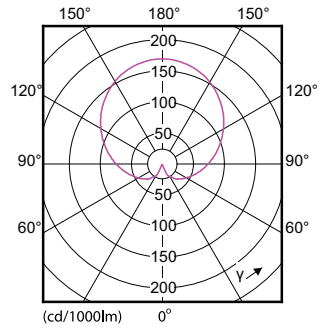

Photometric data

A60 /840 FR