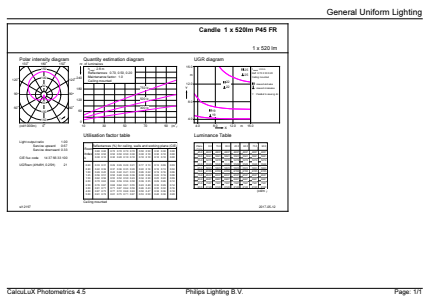

Net Weight (Piece) 0.040 kg

Dimensional drawing

LED ND 5.5-40W E14 840 P45 FR

Product	D	C
CorePro lustre ND 5.5-40W E14 840 P45 FR	45 mm	88 mm

Photometric data

CorePro LEDlustre 25W E14 840 FR P45

CorePro LED candles and lusters