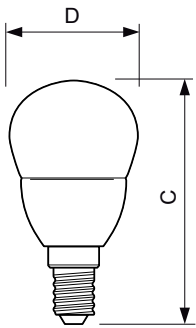

Net Weight (Piece) 0.040 kg

Dimensional drawing

LED ND 5.5-40W E14 840 P45 FR

Product	D	C
CorePro lustre ND 5.5-40W E14 840 P45 FR	45 mm	88 mm

Photometric data

CorePro LEDlustre 25W E14 840 FR P45

CorePro LED candles and lusters