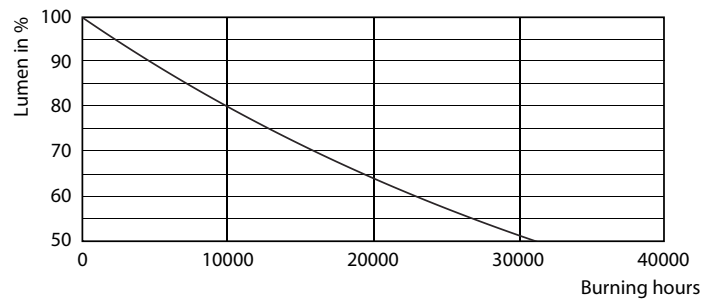

Product data

General Information	
Cap-Base	E14 [E14]
Nominal Lifetime (Nom)	15000 h
Switching Cycle	50000X
Technical Type	5.5-40W
Light Technical	
Color Code	840 [CCT of 4000K]
Luminous Flux (Nom)	520 lm
Luminous Flux (Rated) (Nom)	520 lm
Color Designation	Cool White (CW)
Correlated Color Temperature (Nom)	4000 K
Luminous Efficacy (rated) (Nom)	94.55 lm/W
Color Consistency	<6
Color Rendering Index (Nom)	80
LLMF At End Of Nominal Lifetime (Nom)	70 %

Photometric data

ND E14 /840 P45

Lifetime

LEDbulb 60W E14 827 FR B38

LEDbulb 60W E14 827 FR B38