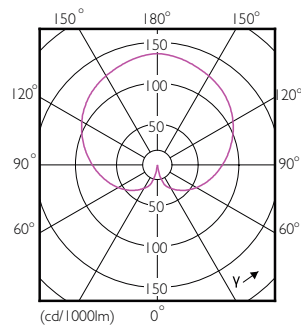

Net Weight (Piece) 0.040 kg

Dimensional drawing

LED ND 5.5-40W E14 840 P45 FR

Product	D	C
CorePro lustre ND 5.5-40W E14 840 P45 FR	45 mm	88 mm

Photometric data

CorePro LEDlustre 25W E14 840 FR P45

CorePro LED candles and lusters