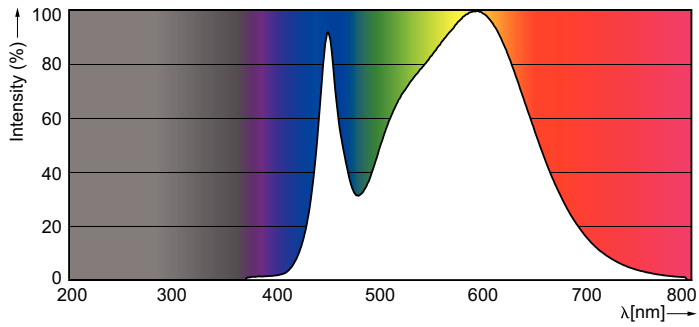

CorePro LED candles and lusters

Photometric data

ND E14 /840 P45