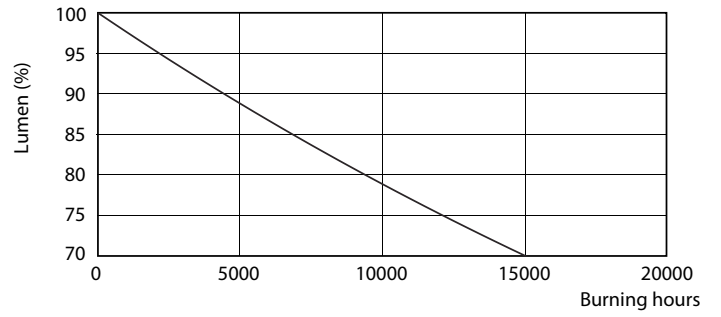

Product data

General Information		Wattage Equivalent	
Cap-Base	B22 [B22]		60 W
Nominal Lifetime (Nom)	15000 h	Starting Time (Nom)	0.5 s
Switching Cycle	50000X	Warm Up Time to 60% Light (Nom)	0.5 s
Technical Type	8-60W	Power Factor (Nom)	0.5
		Voltage (Nom)	220-240 V
Light Technical		Temperature	
Color Code	827 [CCT of 2700K]	T-Case Maximum (Nom)	85 °C
Beam Angle (Nom)	200 °		
Luminous Flux (Nom)	806 lm	Controls and Dimming	
Luminous Flux (Rated) (Nom)	806 lm	Dimmable	No
Color Designation	Warm White (WW)		
Correlated Color Temperature (Nom)	2700 K	Mechanical and Housing	
Luminous Efficacy (rated) (Nom)	100.00 lm/W	Bulb Finish	Frosted
Color Consistency	<6		
Color Rendering Index (Nom)	80	Approval and Application	
LLMF At End Of Nominal Lifetime (Nom)	70 %	Energy Efficiency Label (EEL)	A+
		Energy Consumption kWh/1000 h	8 kWh
Operating and Electrical		Product Data	
Input Frequency	50 to 60 Hz	Full product code	871869657763900
Power (Rated) (Nom)	8 W	Order product name	CorePro LEDbulb ND 8-60W A60 B22 827
Lamp Current (Nom)	75 mA		

Entrybulb 230V 8W-60W 806lm 2700K B22 ND

Product	D	C
CorePro LEDbulb ND 8-60W A60 B22 827	60 mm	110 mm

Photometric data

A60, A67 /827 FR

CorePro LEDbulbs

Lifetime

LEDbulb 40W E27 830 FR A60

LEDbulb 40W E27 830 FR A60