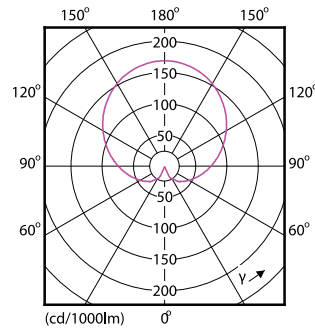

Photometric data

A60, A67 /827 FR