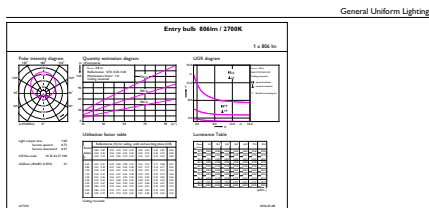

Photometric data

A60, A67 /827 FR