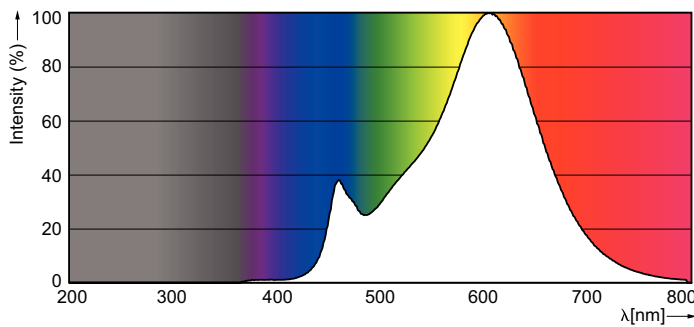

Photometric data

A60, A67 /827 FR