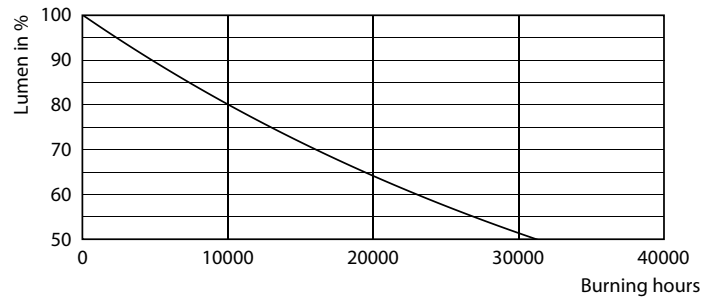

Product data

General Information	
Cap-Base	E27 [E27]
Nominal Lifetime (Nom)	15000 h
Switching Cycle	20000X
Technical Type	4.3-40W
Light Technical	
Color Code	827 [CCT of 2700K]
Luminous Flux (Nom)	470 lm
Luminous Flux (Rated) (Nom)	470 lm
Color Designation	Warm White (WW)
Correlated Color Temperature (Nom)	2700 K
Luminous Efficacy (rated) (Nom)	109.00 lm/W
Color Consistency	<6
Color Rendering Index (Nom)	80
LLMF At End Of Nominal Lifetime (Nom)	70 %
Operating and Electrical	
Input Frequency	50 to 60 Hz
Power (Rated) (Nom)	4.3 W

Lamp Current (Nom)	40 mA
Wattage Equivalent	40 W
Starting Time (Nom)	0.5 s
Warm Up Time to 60% Light (Nom)	0.5 s
Power Factor (Nom)	0.4
Voltage (Nom)	220-240 V
Temperature	
T-Case Maximum (Nom)	45 °C
Controls and Dimming	
Dimmable	No
Mechanical and Housing	
Bulb Finish	Clear
Approval and Application	
Energy Efficiency Label (EEL)	A++
Energy Consumption kWh/1000 h	5 kWh

Photometric data

LEDCandle CLA 4.3-40W E14 B35 Clear 827 ND

LEDCandle CLA 4.3-40W E14 B35 Clear 827 ND

Classic filament LED candles and lusters

Lifetime

LEDCandle CLA 4.3-40W E14 B35 Clear 827 ND

LEDCandle CLA 4.3-40W E14 B35 Clear 827 ND