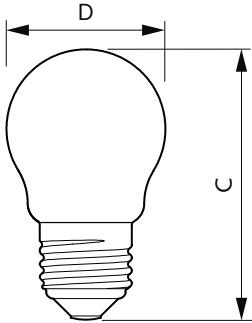

Product data

General Information	
Cap-Base	E27 [E27]
Nominal Lifetime (Nom)	15000 h
Switching Cycle	20000X
Technical Type	4.3-40W
Light Technical	
Color Code	827 [CCT of 2700K]
Luminous Flux (Nom)	470 lm
Luminous Flux (Rated) (Nom)	470 lm
Color Designation	Warm White (WW)
Correlated Color Temperature (Nom)	2700 K
Luminous Efficacy (rated) (Nom)	109.00 lm/W
Color Consistency	<6
Color Rendering Index (Nom)	80
LLMF At End Of Nominal Lifetime (Nom)	70 %
Operating and Electrical	
Input Frequency	50 to 60 Hz
Power (Rated) (Nom)	4.3 W

Lamp Current (Nom)	40 mA
Wattage Equivalent	40 W
Starting Time (Nom)	0.5 s
Warm Up Time to 60% Light (Nom)	0.5 s
Power Factor (Nom)	0.4
Voltage (Nom)	220-240 V
Temperature	
T-Case Maximum (Nom)	45 °C
Controls and Dimming	
Dimmable	No
Mechanical and Housing	
Bulb Finish	Clear
Approval and Application	
Energy Efficiency Label (EEL)	A++
Energy Consumption kWh/1000 h	5 kWh

Numerator - Packs per outer box	10
Material Nr. (12NC)	929001890502
Net Weight (Piece)	0.014 kg

Dimensional drawing

Candle P45 4.3-40W 470lm 2700K E27 ND

Product	D	C
CLA LEDLuster ND 4.3-40W E27 827 P45 CL	45 mm	82 mm