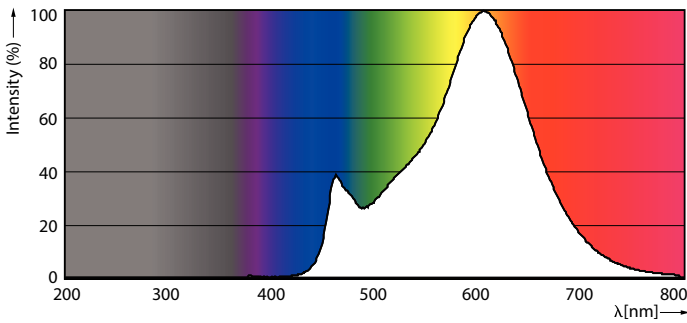

Photometric data

LEDCandle CLA 4.3-40W E14 B35 Clear 827 ND