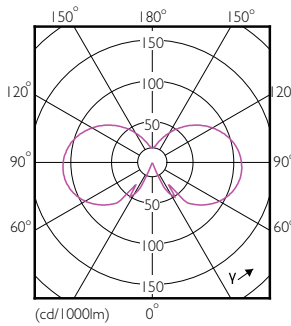

LEDCandle CLA 4.3-40W E14 B35 Clear 827 ND

Photometric data