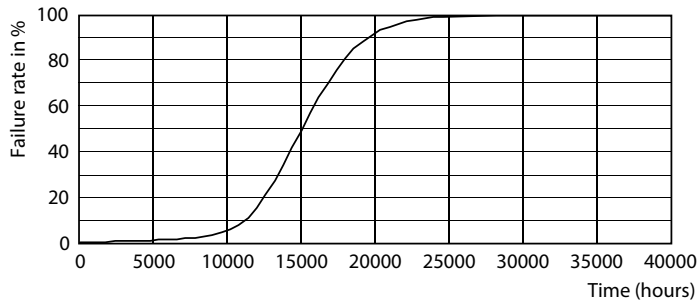

Product data

General Information	
Cap-Base	E27 [E27]
Nominal Lifetime (Nom)	15000 h
Switching Cycle	20000X
Technical Type	4.3-40W
Light Technical	
Color Code	827 [CCT of 2700K]
Luminous Flux (Nom)	470 lm
Luminous Flux (Rated) (Nom)	470 lm
Color Designation	Warm White (WW)
Correlated Color Temperature (Nom)	2700 K
Luminous Efficacy (rated) (Nom)	109.00 lm/W
Color Consistency	<6
Color Rendering Index (Nom)	80
LLMF At End Of Nominal Lifetime (Nom)	70 %
Operating and Electrical	
Input Frequency	50 to 60 Hz
Power (Rated) (Nom)	4.3 W

Photometric data

LEDCandle CLA 4.3-40W E14 B35 Clear 827 ND

LEDCandle CLA 4.3-40W E14 B35 Clear 827 ND

Classic filament LED candles and lusters

Lifetime

LEDCandle CLA 4.3-40W E14 B35 Clear 827 ND

LEDCandle CLA 4.3-40W E14 B35 Clear 827 ND