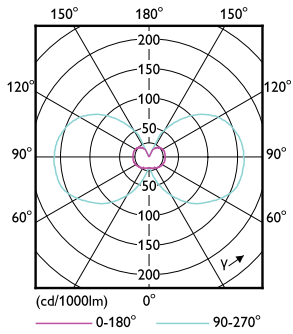

Product data

General Information		Warm Up Time to 60% Light (Nom)	
Cap-Base	G4 [G4]		0.5 s
Nominal Lifetime (Nom)	15000 h	Power Factor (Nom)	0.5
Switching Cycle	50000X	Voltage (Nom)	12 V
Technical Type	1.7-20W	Temperature	
Light Technical		T-Case Maximum (Nom)	56 °C
Color Code	830 [CCT of 3000K]	Controls and Dimming	
Luminous Flux (Nom)	205 lm	Dimmable	No
Luminous Flux (Rated) (Nom)	205 lm	Approval and Application	
Color Designation	White (WH)	Suitable For Accent Lighting	No
Correlated Color Temperature (Nom)	3000 K	Energy Efficiency Label (EEL)	A++
Luminous Efficacy (rated) (Nom)	120.00 lm/W	Energy Consumption kWh/1000 h	2 kWh
Color Consistency	<6	Product Data	
Color Rendering Index (Nom)	80	Full product code	871869679308400
LLMF At End Of Nominal Lifetime (Nom)	70 %	Order product name	CorePro LEDcapsuleLV 1.7-20W G4 830
Operating and Electrical		EAN/UPC - Product	8718696793084
Power (Rated) (Nom)	1.7 W	Order code	929001844202
Lamp Current (Nom)	240 mA	Numerator - Quantity Per Pack	1
Wattage Equivalent	20 W	Numerator - Packs per outer box	12
Starting Time (Nom)	0.5 s		

CorePro LEDcapsule LV

Material Nr. (12NC)	929001844202
Net Weight (Piece)	0.008 kg

Dimensional drawing

Capsule 12V2W-20W 200lm N.AD 3000K G4

Product	D	C
CorePro LEDcapsuleLV 1.7-20W G4 830	14.5 mm	38 mm

Photometric data