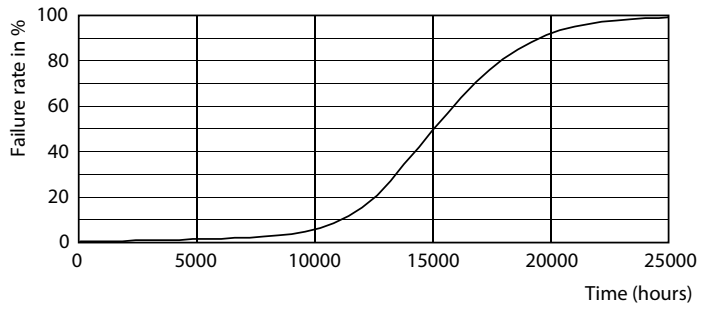

CorePro LEDcapsule LV

Lifetime

LEDcapsule CorePro 0.9-10W G4 Capsule 830 ND

LEDcapsule CorePro 0.9-10W G4 Capsule 830 ND