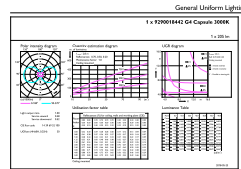

LEDcapsule LV Philips Lighting B.V. Page 11