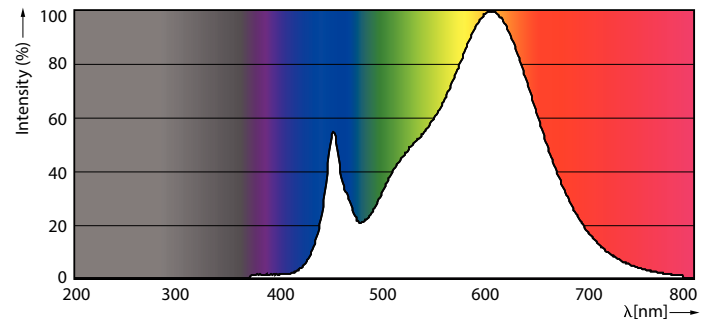

LEDcapsule CorePro 0.9-10W G4 Capsule 830 ND