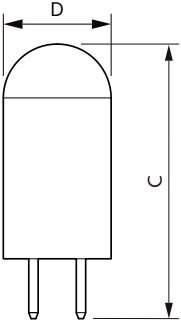

Product data

General Information		Warm Up Time to 60% Light (Nom)	
Cap-Base	G4 [G4]		0.5 s
Nominal Lifetime (Nom)	15000 h	Power Factor (Nom)	0.5
Switching Cycle	50000X	Voltage (Nom)	12 V
Technical Type	1.7-20W	Temperature	
Light Technical		T-Case Maximum (Nom)	56 °C
Color Code	830 [CCT of 3000K]	Controls and Dimming	
Luminous Flux (Nom)	205 lm	Dimmable	No
Luminous Flux (Rated) (Nom)	205 lm	Approval and Application	
Color Designation	White (WH)	Suitable For Accent Lighting	No
Correlated Color Temperature (Nom)	3000 K	Energy Efficiency Label (EEL)	A++
Luminous Efficacy (rated) (Nom)	120.00 lm/W	Energy Consumption kWh/1000 h	2 kWh
Color Consistency	<6	Product Data	
Color Rendering Index (Nom)	80	Full product code	871869679308400
LLMF At End Of Nominal Lifetime (Nom)	70 %	Order product name	CorePro LEDcapsuleLV 1.7-20W G4 830
Operating and Electrical		EAN/UPC - Product	8718696793084
Power (Rated) (Nom)	1.7 W	Order code	929001844202
Lamp Current (Nom)	240 mA	Numerator - Quantity Per Pack	1
Wattage Equivalent	20 W	Numerator - Packs per outer box	12
Starting Time (Nom)	0.5 s		

CorePro LEDcapsule LV

Material Nr. (12NC)	929001844202
Net Weight (Piece)	0.008 kg

Dimensional drawing

Capsule 12V2W-20W 200lm N.AD 3000K G4

Product	D	C
CorePro LEDcapsuleLV 1.7-20W G4 830	14.5 mm	38 mm

Photometric data