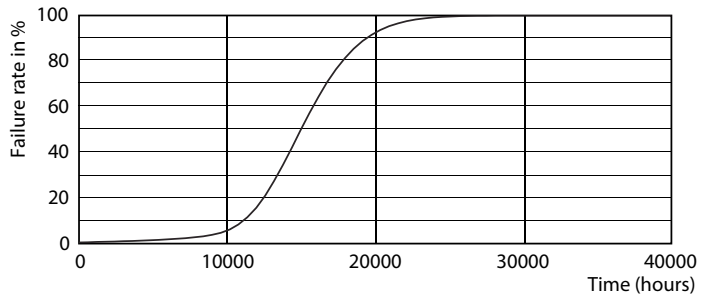

Classic filament LED candles and lusters

Lifetime

LEDbulb 40W E27 827 CL A60 D