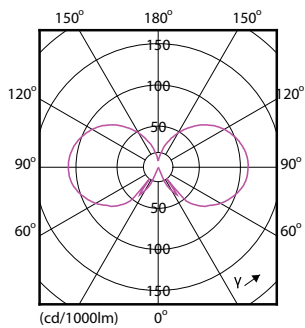

Photometric data

LEDbulb 40W E14 827 CL B35