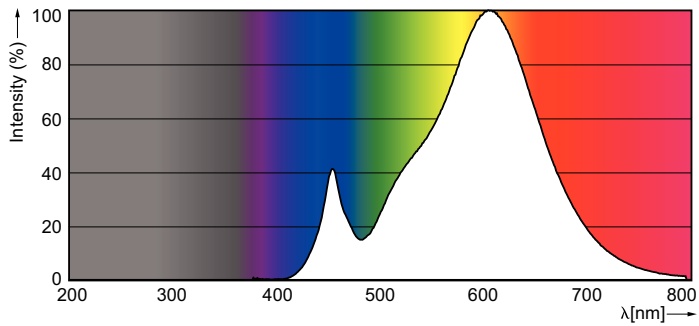

Photometric data

LEDbulb 40W E14 827 CL B35