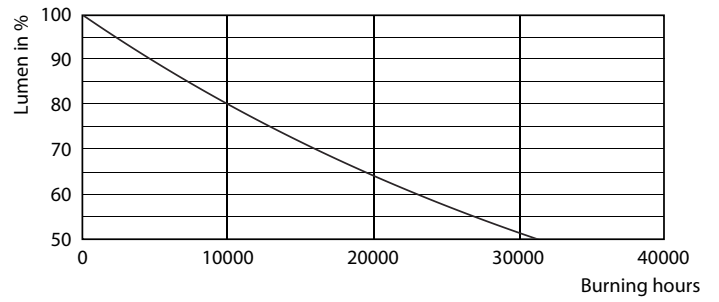

Product data

General Information	
Cap-Base	E14 [E14]
Nominal Lifetime (Nom)	15000 h
Switching Cycle	20000X
Technical Type	5-40W
Light Technical	
Color Code	827 [CCT of 2700K]
Luminous Flux (Nom)	470 lm
Luminous Flux (Rated) (Nom)	470 lm
Color Designation	Warm White (WW)
Correlated Color Temperature (Nom)	2700 K
Luminous Efficacy (rated) (Nom)	94.00 lm/W
Color Consistency	<6
Color Rendering Index (Nom)	80
LLMF At End Of Nominal Lifetime (Nom)	70 %
Operating and Electrical	
Input Frequency	50 to 60 Hz
Power (Rated) (Nom)	5 W

Photometric data

LEDbulb 40W E14 827 CL B35

Classic filament LED candles and lusters

Lifetime

LEDbulb 40W E27 827 CL A60 D

LEDbulb 40W E27 827 CL A60 D