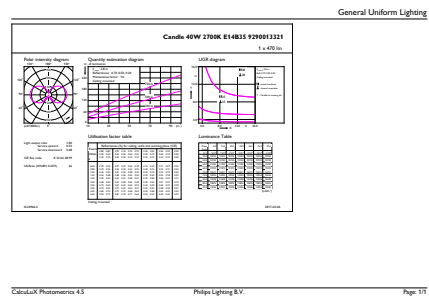

Photometric data

LEDbulb 40W E14 827 CL B35