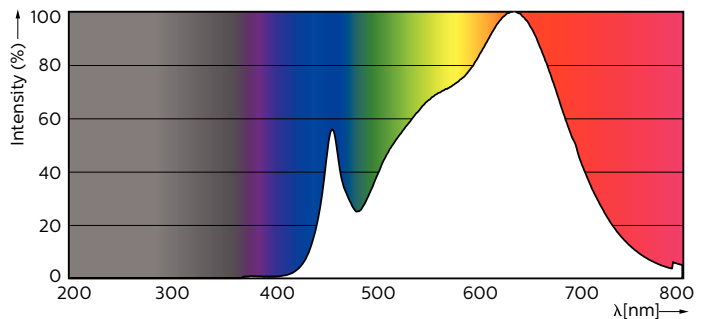

MASTER LEDspot ExpertColor MV 35W GU10 930 36D