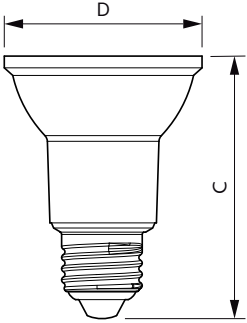

MASTER LEDspot PAR

Material Nr. (12NC)	929001317402
Net Weight (Piece)	0.120 kg

Dimensional drawing

PAR20 220-240V 6W-50W 25D 2700K E26 D

Product	D	C
MAS LEDspot CLA D 6-50W 827 PAR20 25D	64 mm	85 mm

Photometric data