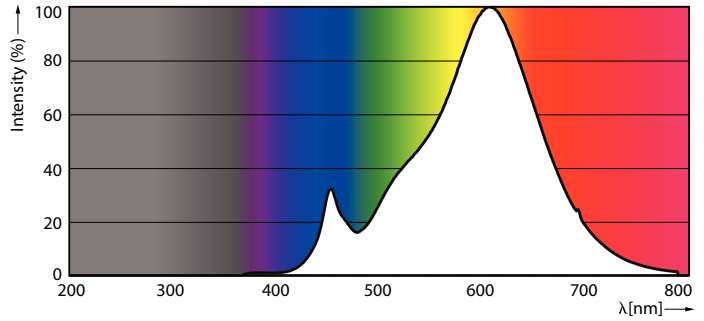

MASTER LEDspot PAR 50W E27 827 25D