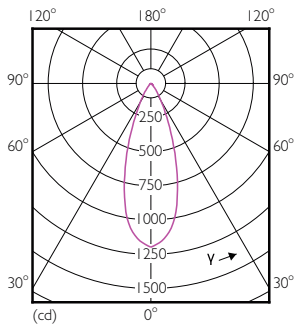

Product data

General Information	
Cap-Base	E27 [E27]
Nominal Lifetime (Nom)	25000 h
Switching Cycle	25000X
Technical Type	6-50W
Light Technical	
Color Code	827 [CCT of 2700K]
Beam Angle (Nom)	40 °
Luminous Flux (Nom)	500 lm
Luminous Flux (Rated) (Nom)	500 lm
Luminous Intensity (Nom)	800 cd
Color Designation	Warm White (WW)
Rated Beam Angle	40 °
Correlated Color Temperature (Nom)	2700 K
Luminous Efficacy (rated) (Nom)	86.67 lm/W
Color Consistency	<6
Color Rendering Index (Nom)	80
LLMF At End Of Nominal Lifetime (Nom)	70 %
Luminous Flux in 90° Cone (Rated)	500 lm
Operating and Electrical	
Input Frequency	50 Hz

Power (Rated) (Nom)	6 W
Lamp Current (Nom)	32 mA
Wattage Equivalent	50 W
Starting Time (Nom)	0.5 s
Warm Up Time to 60% Light (Nom)	0.5 s
Power Factor (Nom)	0.85
Voltage (Nom)	220-240 V
Controls and Dimming	
Dimmable	Yes
Approval and Application	
Suitable For Accent Lighting	Yes
Energy Efficiency Label (EEL)	A+
Energy Consumption kWh/1000 h	6 kWh
Product Data	
Full product code	871869671370900
Order product name	MAS LEDspot CLA D 6-50W 827 PAR20 40D
EAN/UPC - Product	8718696713709
Order code	929001317702
Numerator - Quantity Per Pack	1
Numerator - Packs per outer box	6

MASTER LEDspot PAR

Material Nr. (12NC)	929001317702
Net Weight (Piece)	0.120 kg

Dimensional drawing

PAR20 220-240V 6W-50W 40D 2700K E26 D

Product	D	C
MAS LEDspot CLA D 6-50W 827 PAR20 40D	64 mm	85 mm

Photometric data

Source: Photometric Data Sheet

MASTER LEDspot PAR 50W E27 827 25D

MASTER LEDspot PAR 50W E27 827 40D

MASTER LEDspot PAR

Lifetime

MASTER LEDspot PAR 50W E27 827 25D

MASTER LEDspot PAR 50W E27 827 25D