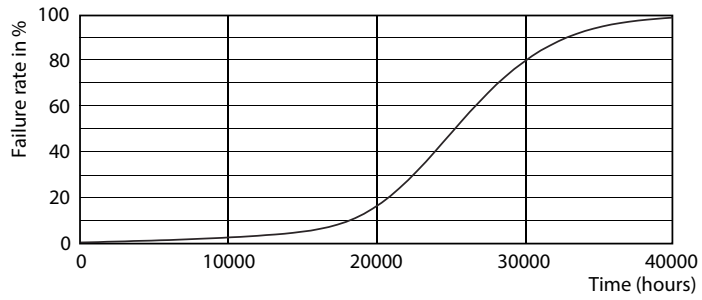

Product data

General Information	
Cap-Base	E27 [E27]
Nominal Lifetime (Nom)	25000 h
Switching Cycle	25000X
Technical Type	6-50W
Light Technical	
Color Code	827 [CCT of 2700K]
Beam Angle (Nom)	40 °
Luminous Flux (Nom)	500 lm
Luminous Flux (Rated) (Nom)	500 lm
Luminous Intensity (Nom)	800 cd
Color Designation	Warm White (WW)
Rated Beam Angle	40 °
Correlated Color Temperature (Nom)	2700 K
Luminous Efficacy (rated) (Nom)	86.67 lm/W
Color Consistency	<6
Color Rendering Index (Nom)	80
LLMF At End Of Nominal Lifetime (Nom)	70 %
Luminous Flux in 90° Cone (Rated)	500 lm
Operating and Electrical	
Input Frequency	50 Hz

Source: Photometric Data Sheet

MASTER LEDspot PAR 50W E27 827 25D

MASTER LEDspot PAR 50W E27 827 40D

MASTER LEDspot PAR

Lifetime

MASTER LEDspot PAR 50W E27 827 25D

MASTER LEDspot PAR 50W E27 827 25D