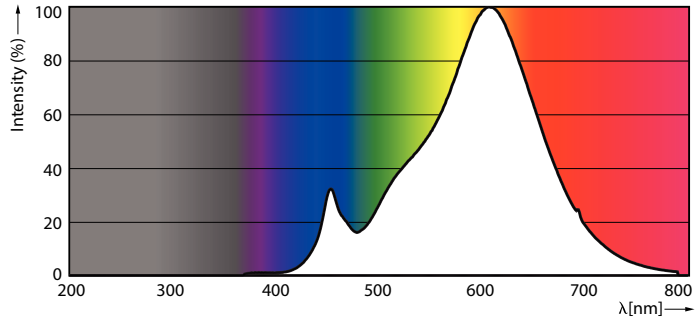

Product data

General Information	
Cap-Base	E27 [E27]
Nominal Lifetime (Nom)	25000 h
Switching Cycle	25000X
Technical Type	6-50W
Light Technical	
Color Code	827 [CCT of 2700K]
Beam Angle (Nom)	40 °
Luminous Flux (Nom)	500 lm
Luminous Flux (Rated) (Nom)	500 lm
Luminous Intensity (Nom)	800 cd
Color Designation	Warm White (WW)
Rated Beam Angle	40 °
Correlated Color Temperature (Nom)	2700 K
Luminous Efficacy (rated) (Nom)	86.67 lm/W
Color Consistency	<6
Color Rendering Index (Nom)	80
LLMF At End Of Nominal Lifetime (Nom)	70 %
Luminous Flux in 90° Cone (Rated)	500 lm
Operating and Electrical	
Input Frequency	50 Hz

Power (Rated) (Nom)	6 W
Lamp Current (Nom)	32 mA
Wattage Equivalent	50 W
Starting Time (Nom)	0.5 s
Warm Up Time to 60% Light (Nom)	0.5 s
Power Factor (Nom)	0.85
Voltage (Nom)	220-240 V
Controls and Dimming	
Dimmable	Yes
Approval and Application	
Suitable For Accent Lighting	Yes
Energy Efficiency Label (EEL)	A+
Energy Consumption kWh/1000 h	6 kWh
Product Data	
Full product code	871869671370900
Order product name	MAS LEDspot CLA D 6-50W 827 PAR20 40D
EAN/UPC - Product	8718696713709
Order code	929001317702
Numerator - Quantity Per Pack	1
Numerator - Packs per outer box	6

MASTER LEDspot PAR

Material Nr. (12NC)	929001317702
Net Weight (Piece)	0.120 kg

Dimensional drawing

PAR20 220-240V 6W-50W 40D 2700K E26 D

Product	D	C
MAS LEDspot CLA D 6-50W 827 PAR20 40D	64 mm	85 mm

Photometric data

Source: Photometric Data Sheet

MASTER LEDspot PAR 50W E27 827 25D

MASTER LEDspot PAR 50W E27 827 40D

MASTER LEDspot PAR

Lifetime

MASTER LEDspot PAR 50W E27 827 25D

MASTER LEDspot PAR 50W E27 827 25D