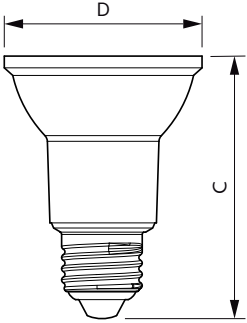

Product data

General Information	
Cap-Base	E27 [E27]
Nominal Lifetime (Nom)	25000 h
Switching Cycle	25000X
Technical Type	6-50W
Light Technical	
Color Code	827 [CCT of 2700K]
Beam Angle (Nom)	40 °
Luminous Flux (Nom)	500 lm
Luminous Flux (Rated) (Nom)	500 lm
Luminous Intensity (Nom)	800 cd
Color Designation	Warm White (WW)
Rated Beam Angle	40 °
Correlated Color Temperature (Nom)	2700 K
Luminous Efficacy (rated) (Nom)	86.67 lm/W
Color Consistency	<6
Color Rendering Index (Nom)	80
LLMF At End Of Nominal Lifetime (Nom)	70 %
Luminous Flux in 90° Cone (Rated)	500 lm
Operating and Electrical	
Input Frequency	50 Hz

Power (Rated) (Nom)	6 W
Lamp Current (Nom)	32 mA
Wattage Equivalent	50 W
Starting Time (Nom)	0.5 s
Warm Up Time to 60% Light (Nom)	0.5 s
Power Factor (Nom)	0.85
Voltage (Nom)	220-240 V
Controls and Dimming	
Dimmable	Yes
Approval and Application	
Suitable For Accent Lighting	Yes
Energy Efficiency Label (EEL)	A+
Energy Consumption kWh/1000 h	6 kWh
Product Data	
Full product code	871869671370900
Order product name	MAS LEDspot CLA D 6-50W 827 PAR20 40D
EAN/UPC - Product	8718696713709
Order code	929001317702
Numerator - Quantity Per Pack	1
Numerator - Packs per outer box	6

MASTER LEDspot PAR

Material Nr. (12NC)	929001317702
Net Weight (Piece)	0.120 kg

Dimensional drawing

PAR20 220-240V 6W-50W 40D 2700K E26 D

Product	D	C
MAS LEDspot CLA D 6-50W 827 PAR20 40D	64 mm	85 mm

Photometric data