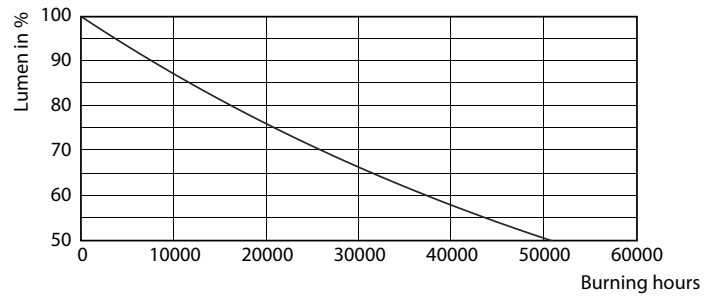

Product data

General Information	
Cap-Base	E27 [E27]
Nominal Lifetime (Nom)	25000 h
Switching Cycle	25000X
Technical Type	6-50W
Light Technical	
Color Code	827 [CCT of 2700K]
Beam Angle (Nom)	40 °
Luminous Flux (Nom)	500 lm
Luminous Flux (Rated) (Nom)	500 lm
Luminous Intensity (Nom)	800 cd
Color Designation	Warm White (WW)
Rated Beam Angle	40 °
Correlated Color Temperature (Nom)	2700 K
Luminous Efficacy (rated) (Nom)	86.67 lm/W
Color Consistency	<6
Color Rendering Index (Nom)	80
LLMF At End Of Nominal Lifetime (Nom)	70 %
Luminous Flux in 90° Cone (Rated)	500 lm
Operating and Electrical	
Input Frequency	50 Hz

Power (Rated) (Nom)	6 W
Lamp Current (Nom)	32 mA
Wattage Equivalent	50 W
Starting Time (Nom)	0.5 s
Warm Up Time to 60% Light (Nom)	0.5 s
Power Factor (Nom)	0.85
Voltage (Nom)	220-240 V
Controls and Dimming	
Dimmable	Yes
Approval and Application	
Suitable For Accent Lighting	Yes
Energy Efficiency Label (EEL)	A+
Energy Consumption kWh/1000 h	6 kWh
Product Data	
Full product code	871869671370900
Order product name	MAS LEDspot CLA D 6-50W 827 PAR20 40D
EAN/UPC - Product	8718696713709
Order code	929001317702
Numerator - Quantity Per Pack	1
Numerator - Packs per outer box	6

MASTER LEDspot PAR

Material Nr. (12NC)	929001317702
Net Weight (Piece)	0.120 kg

Dimensional drawing

PAR20 220-240V 6W-50W 40D 2700K E26 D

Product	D	C
MAS LEDspot CLA D 6-50W 827 PAR20 40D	64 mm	85 mm

Photometric data

Source: Photometric Data Sheet

MASTER LEDspot PAR 50W E27 827 25D

MASTER LEDspot PAR 50W E27 827 40D

MASTER LEDspot PAR

Lifetime

MASTER LEDspot PAR 50W E27 827 25D

MASTER LEDspot PAR 50W E27 827 25D