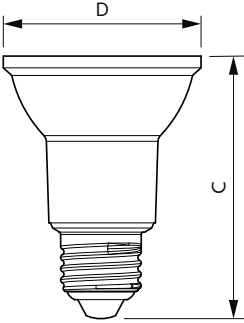

MASTER LEDspot PAR

Material Nr. (12NC)	929001317502
Net Weight (Piece)	0.120 kg

Dimensional drawing

PAR20 220-240V 6W-50W 25D 3000K E26 D

Product	D	C
MAS LEDspot CLA D 6-50W 830 PAR20 25D	64 mm	85 mm

Photometric data