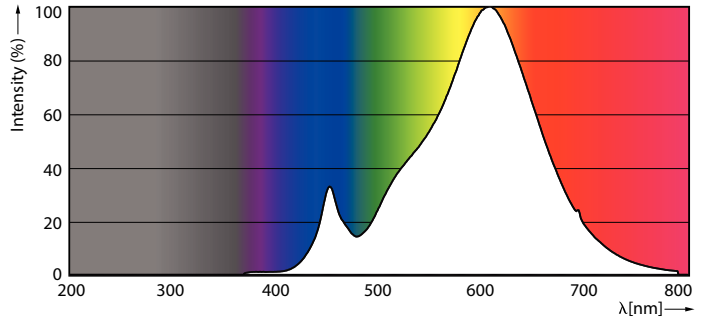

MASTER LEDspot PAR 50W E27 830 25D