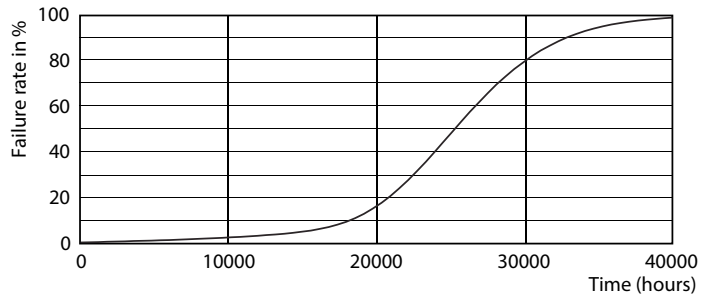

Product data

General Information	
Cap-Base	E27 [E27]
Nominal Lifetime (Nom)	25000 h
Switching Cycle	25000X
Technical Type	6-50W
Light Technical	
Color Code	830 [CCT of 3000K]
Beam Angle (Nom)	25 °
Luminous Flux (Nom)	515 lm
Luminous Flux (Rated) (Nom)	515 lm
Luminous Intensity (Nom)	1500 cd
Color Designation	White (WH)
Rated Beam Angle	25 °
Correlated Color Temperature (Nom)	3000 K
Luminous Efficacy (rated) (Nom)	89.17 lm/W
Color Consistency	<6
Color Rendering Index (Nom)	80
LLMF At End Of Nominal Lifetime (Nom)	70 %
Luminous Flux in 90° Cone (Rated)	515 lm
Operating and Electrical	
Input Frequency	50 Hz

Product Information v1 Photo Lighting E17 Page 117

MASTER LEDspot PAR 50W E27 830 25D

MASTER LEDspot PAR 50W E27 830 25D

MASTER LEDspot PAR

Lifetime

MASTER LEDspot PAR 50W E27 827 25D

MASTER LEDspot PAR 50W E27 827 25D