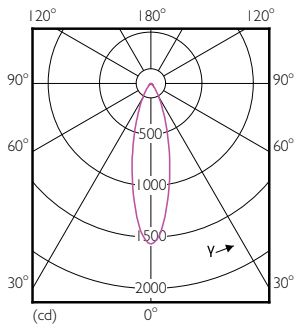

MASTER LEDspot PAR 50W E27 830 25D