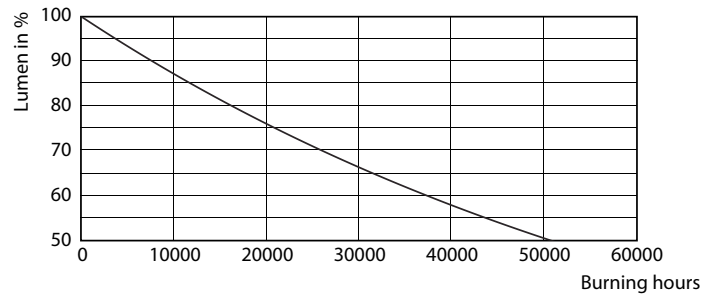

Product data

General Information	
Cap-Base	E27 [E27]
Nominal Lifetime (Nom)	25000 h
Switching Cycle	25000X
Technical Type	6-50W
Light Technical	
Color Code	830 [CCT of 3000K]
Beam Angle (Nom)	25 °
Luminous Flux (Nom)	515 lm
Luminous Flux (Rated) (Nom)	515 lm
Luminous Intensity (Nom)	1500 cd
Color Designation	White (WH)
Rated Beam Angle	25 °
Correlated Color Temperature (Nom)	3000 K
Luminous Efficacy (rated) (Nom)	89.17 lm/W
Color Consistency	<6
Color Rendering Index (Nom)	80
LLMF At End Of Nominal Lifetime (Nom)	70 %
Luminous Flux in 90° Cone (Rated)	515 lm
Operating and Electrical	
Input Frequency	50 Hz

Product Information v1 Photo Lighting E17 Page 117

MASTER LEDspot PAR 50W E27 830 25D

MASTER LEDspot PAR 50W E27 830 25D

MASTER LEDspot PAR

Lifetime

MASTER LEDspot PAR 50W E27 827 25D

MASTER LEDspot PAR 50W E27 827 25D