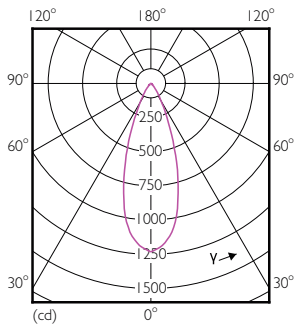

Product data

General Information	
Cap-Base	E27 [E27]
Nominal Lifetime (Nom)	25000 h
Switching Cycle	25000X
Technical Type	6-50W
Light Technical	
Color Code	830 [CCT of 3000K]
Beam Angle (Nom)	40 °
Luminous Flux (Nom)	515 lm
Luminous Flux (Rated) (Nom)	515 lm
Luminous Intensity (Nom)	800 cd
Color Designation	White (WH)
Rated Beam Angle	40 °
Correlated Color Temperature (Nom)	3000 K
Luminous Efficacy (rated) (Nom)	89.17 lm/W
Color Consistency	<6
Color Rendering Index (Nom)	80
LLMF At End Of Nominal Lifetime (Nom)	70 %
Luminous Flux in 90° Cone (Rated)	515 lm
Operating and Electrical	
Input Frequency	50 Hz

MASTER LEDspot PAR

Material Nr. (12NC)	929001317802
Net Weight (Piece)	0.120 kg

Dimensional drawing

PAR20 220-240V 6W-50W 40D 3000K E26 D

Product	D	C
MAS LEDspot CLA D 6-50W 830 PAR20 40D	64 mm	85 mm

Photometric data

Source: Photometric Data Sheet

MASTER LEDspot PAR 50W E27 830 25D

MASTER LEDspot PAR 50W E27 830 40D

MASTER LEDspot PAR

Lifetime

MASTER LEDspot PAR 50W E27 827 25D

MASTER LEDspot PAR 50W E27 827 25D