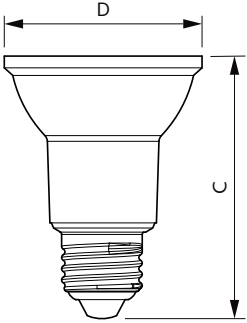

Product data

General Information	
Cap-Base	E27 [E27]
Nominal Lifetime (Nom)	25000 h
Switching Cycle	25000X
Technical Type	6-50W
Light Technical	
Color Code	830 [CCT of 3000K]
Beam Angle (Nom)	40 °
Luminous Flux (Nom)	515 lm
Luminous Flux (Rated) (Nom)	515 lm
Luminous Intensity (Nom)	800 cd
Color Designation	White (WH)
Rated Beam Angle	40 °
Correlated Color Temperature (Nom)	3000 K
Luminous Efficacy (rated) (Nom)	89.17 lm/W
Color Consistency	<6
Color Rendering Index (Nom)	80
LLMF At End Of Nominal Lifetime (Nom)	70 %
Luminous Flux in 90° Cone (Rated)	515 lm
Operating and Electrical	
Input Frequency	50 Hz

MASTER LEDspot PAR

Material Nr. (12NC)	929001317802
Net Weight (Piece)	0.120 kg

Dimensional drawing

PAR20 220-240V 6W-50W 40D 3000K E26 D

Product	D	C
MAS LEDspot CLA D 6-50W 830 PAR20 40D	64 mm	85 mm

Photometric data