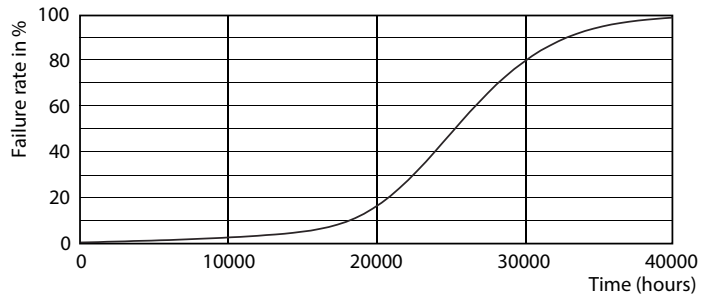

Product data

General Information	
Cap-Base	E27 [E27]
Nominal Lifetime (Nom)	25000 h
Switching Cycle	25000X
Technical Type	6-50W
Light Technical	
Color Code	830 [CCT of 3000K]
Beam Angle (Nom)	40 °
Luminous Flux (Nom)	515 lm
Luminous Flux (Rated) (Nom)	515 lm
Luminous Intensity (Nom)	800 cd
Color Designation	White (WH)
Rated Beam Angle	40 °
Correlated Color Temperature (Nom)	3000 K
Luminous Efficacy (rated) (Nom)	89.17 lm/W
Color Consistency	<6
Color Rendering Index (Nom)	80
LLMF At End Of Nominal Lifetime (Nom)	70 %
Luminous Flux in 90° Cone (Rated)	515 lm
Operating and Electrical	
Input Frequency	50 Hz

Source: Photometric Data Sheet

MASTER LEDspot PAR 50W E27 830 25D

MASTER LEDspot PAR 50W E27 830 40D

MASTER LEDspot PAR

Lifetime

MASTER LEDspot PAR 50W E27 827 25D

MASTER LEDspot PAR 50W E27 827 25D