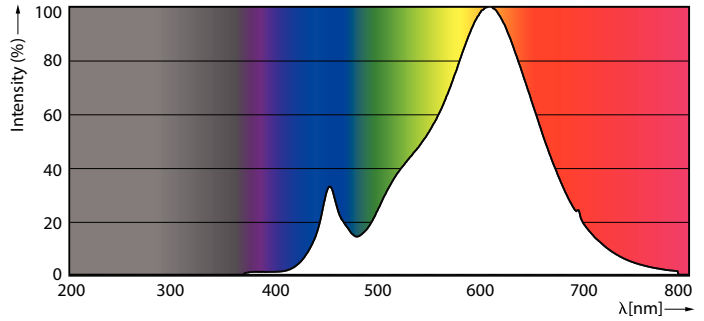

Product data

General Information	
Cap-Base	E27 [E27]
Nominal Lifetime (Nom)	25000 h
Switching Cycle	25000X
Technical Type	6-50W
Light Technical	
Color Code	830 [CCT of 3000K]
Beam Angle (Nom)	40 °
Luminous Flux (Nom)	515 lm
Luminous Flux (Rated) (Nom)	515 lm
Luminous Intensity (Nom)	800 cd
Color Designation	White (WH)
Rated Beam Angle	40 °
Correlated Color Temperature (Nom)	3000 K
Luminous Efficacy (rated) (Nom)	89.17 lm/W
Color Consistency	<6
Color Rendering Index (Nom)	80
LLMF At End Of Nominal Lifetime (Nom)	70 %
Luminous Flux in 90° Cone (Rated)	515 lm
Operating and Electrical	
Input Frequency	50 Hz

MASTER LEDspot PAR

Material Nr. (12NC)	929001317802
Net Weight (Piece)	0.120 kg

Dimensional drawing

PAR20 220-240V 6W-50W 40D 3000K E26 D

Product	D	C
MAS LEDspot CLA D 6-50W 830 PAR20 40D	64 mm	85 mm

Photometric data

Source: Photometric Data Sheet

MASTER LEDspot PAR 50W E27 830 25D

MASTER LEDspot PAR 50W E27 830 40D

MASTER LEDspot PAR

Lifetime

MASTER LEDspot PAR 50W E27 827 25D

MASTER LEDspot PAR 50W E27 827 25D