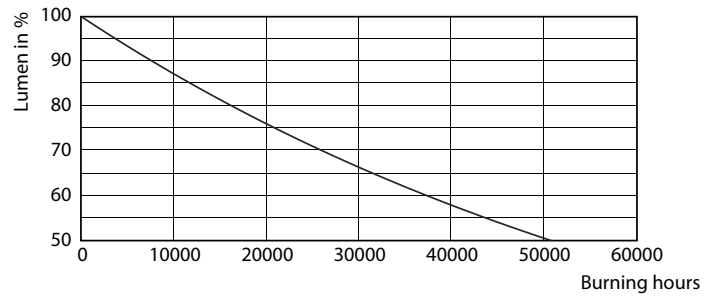

Product data

General Information	
Cap-Base	E27 [E27]
Nominal Lifetime (Nom)	25000 h
Switching Cycle	25000X
Technical Type	6-50W
Light Technical	
Color Code	830 [CCT of 3000K]
Beam Angle (Nom)	40 °
Luminous Flux (Nom)	515 lm
Luminous Flux (Rated) (Nom)	515 lm
Luminous Intensity (Nom)	800 cd
Color Designation	White (WH)
Rated Beam Angle	40 °
Correlated Color Temperature (Nom)	3000 K
Luminous Efficacy (rated) (Nom)	89.17 lm/W
Color Consistency	<6
Color Rendering Index (Nom)	80
LLMF At End Of Nominal Lifetime (Nom)	70 %
Luminous Flux in 90° Cone (Rated)	515 lm
Operating and Electrical	
Input Frequency	50 Hz

MASTER LEDspot PAR

Material Nr. (12NC)	929001317802
Net Weight (Piece)	0.120 kg

Dimensional drawing

PAR20 220-240V 6W-50W 40D 3000K E26 D

Product	D	C
MAS LEDspot CLA D 6-50W 830 PAR20 40D	64 mm	85 mm

Photometric data

Source: Photometric Data Sheet

MASTER LEDspot PAR 50W E27 830 25D

MASTER LEDspot PAR 50W E27 830 40D

MASTER LEDspot PAR

Lifetime

MASTER LEDspot PAR 50W E27 827 25D

MASTER LEDspot PAR 50W E27 827 25D