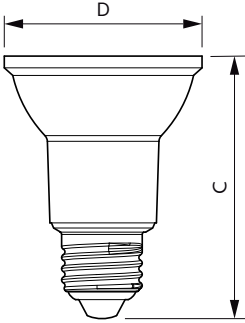

Product data

General Information	
Cap-Base	E27 [E27]
Nominal Lifetime (Nom)	25000 h
Switching Cycle	25000X
Technical Type	6-50W
Light Technical	
Color Code	840 [CCT of 4000K]
Beam Angle (Nom)	40 °
Luminous Flux (Nom)	540 lm
Luminous Flux (Rated) (Nom)	540 lm
Luminous Intensity (Nom)	800 cd
Color Designation	Cool White (CW)
Rated Beam Angle	40 °
Correlated Color Temperature (Nom)	4000 K
Luminous Efficacy (rated) (Nom)	92.50 lm/W
Color Consistency	<6
Color Rendering Index (Nom)	80
LLMF At End Of Nominal Lifetime (Nom)	70 %
Luminous Flux in 90° Cone (Rated)	540 lm
Operating and Electrical	
Input Frequency	50 Hz

MASTER LEDspot PAR

Material Nr. (12NC)	929001317902
Net Weight (Piece)	0.120 kg

Dimensional drawing

PAR20 220-240V 6W-50W 40D 4000K E26 D

Product	D	C
MAS LEDspot CLA D 6-50W 840 PAR20 40D	64 mm	85 mm

Photometric data