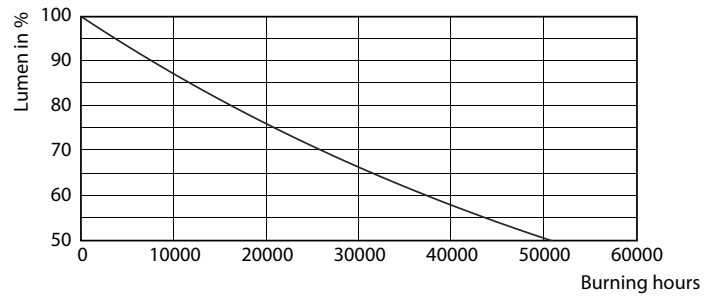

Product data

General Information	
Cap-Base	E27 [E27]
Nominal Lifetime (Nom)	25000 h
Switching Cycle	25000X
Technical Type	6-50W
Light Technical	
Color Code	840 [CCT of 4000K]
Beam Angle (Nom)	40 °
Luminous Flux (Nom)	540 lm
Luminous Flux (Rated) (Nom)	540 lm
Luminous Intensity (Nom)	800 cd
Color Designation	Cool White (CW)
Rated Beam Angle	40 °
Correlated Color Temperature (Nom)	4000 K
Luminous Efficacy (rated) (Nom)	92.50 lm/W
Color Consistency	<6
Color Rendering Index (Nom)	80
LLMF At End Of Nominal Lifetime (Nom)	70 %
Luminous Flux in 90° Cone (Rated)	540 lm
Operating and Electrical	
Input Frequency	50 Hz

MASTER LEDspot PAR

Material Nr. (12NC)	929001317902
Net Weight (Piece)	0.120 kg

Dimensional drawing

PAR20 220-240V 6W-50W 40D 4000K E26 D

Product	D	C
MAS LEDspot CLA D 6-50W 840 PAR20 40D	64 mm	85 mm

Photometric data

© 2018 Philips Lighting B.V. Page 11

MASTER LEDspot PAR 50W E27 840 25D

MASTER LEDspot PAR 50W E27 840 40D

MASTER LEDspot PAR

Lifetime

MASTER LEDspot PAR 50W E27 827 25D

MASTER LEDspot PAR 50W E27 827 25D