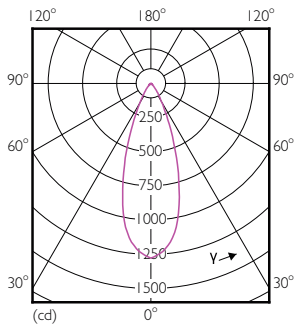

MASTER LEDspot PAR 50W E27 840 40D