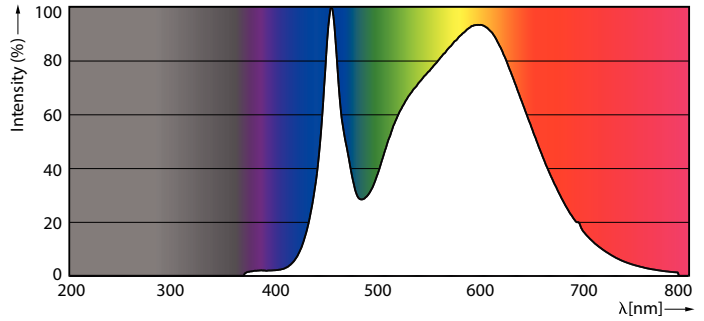

MASTER LEDspot PAR 50W E27 840 25D