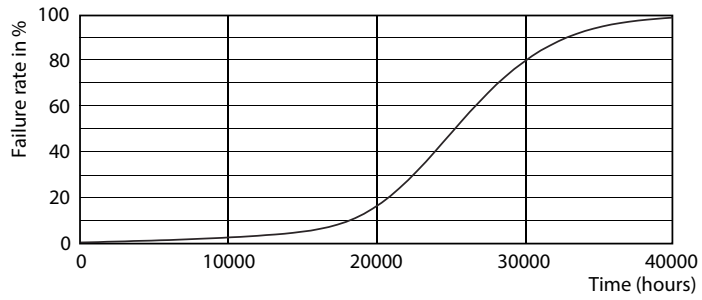

Product data

General Information	
Cap-Base	E27 [E27]
Nominal Lifetime (Nom)	25000 h
Switching Cycle	25000X
Technical Type	6-50W
Light Technical	
Color Code	840 [CCT of 4000K]
Beam Angle (Nom)	40 °
Luminous Flux (Nom)	540 lm
Luminous Flux (Rated) (Nom)	540 lm
Luminous Intensity (Nom)	800 cd
Color Designation	Cool White (CW)
Rated Beam Angle	40 °
Correlated Color Temperature (Nom)	4000 K
Luminous Efficacy (rated) (Nom)	92.50 lm/W
Color Consistency	<6
Color Rendering Index (Nom)	80
LLMF At End Of Nominal Lifetime (Nom)	70 %
Luminous Flux in 90° Cone (Rated)	540 lm
Operating and Electrical	
Input Frequency	50 Hz

© 2018 Philips Lighting B.V. Page 11

MASTER LEDspot PAR 50W E27 840 25D

MASTER LEDspot PAR 50W E27 840 40D

MASTER LEDspot PAR

Lifetime

MASTER LEDspot PAR 50W E27 827 25D

MASTER LEDspot PAR 50W E27 827 25D