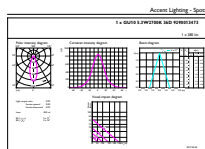

Photometric data

MASTER LEDspot ExpertColor MV 50W GU10 927 36D