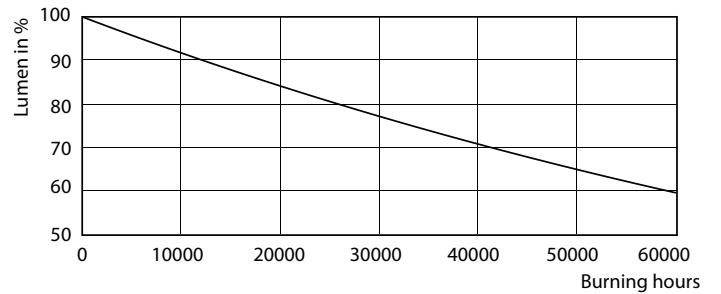

Product data

| General Information | | Color Consistency | |
|------------------------------------|-----------------|---------------------------------------|-------------|
| Cap-Base | GU10 [GU10] | Color Consistency | <3 |
| Nominal Lifetime (Nom) | 40000 h | Color Rendering Index (Nom) | 97 |
| Switching Cycle | 50000X | LLMF At End Of Nominal Lifetime (Nom) | 70 % |
| Technical Type | 5.5-50W | Luminous Flux in 90° Cone (Rated) | 355 lm |
| Light Technical | | Operating and Electrical | |
| Color Code | 927 | Input Frequency | 50 to 60 Hz |
| Beam Angle (Nom) | 36 ° | Power (Rated) (Nom) | 5.5 W |
| Luminous Flux (Nom) | 355 lm | Lamp Current (Nom) | 30 mA |
| Luminous Flux (Rated) (Nom) | 355 lm | Wattage Equivalent | 50 W |
| Luminous Intensity (Nom) | 800 cd | Starting Time (Nom) | 0.5 s |
| Color Designation | Warm White (WW) | Warm Up Time to 60% Light (Nom) | 0.5 s |
| Rated Beam Angle | 36 ° | Power Factor (Nom) | 0.8 |
| Correlated Color Temperature (Nom) | 2700 K | Voltage (Nom) | 220-240 V |
| Luminous Efficacy (rated) (Nom) | 64.55 lm/W | | |

MASTER LEDspot ExpertColor MV 50W GU10 927 36D

MASTER LEDspot ExpertColor MV

Photometric data

MASTER LEDspot ExpertColor MV 50W GU10 927 36D

Lifetime

MASTER LEDspot ExpertColor MV 35W GU10 25D

MASTER LEDspot ExpertColor MV 35W GU10 25D