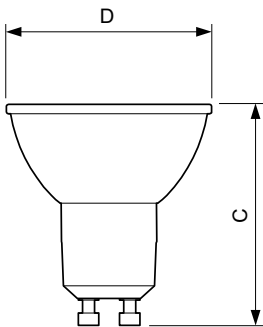

MASTER LEDspot ExpertColor MV

Temperature	
T-Case Maximum (Nom)	80 °C
Controls and Dimming	
Dimmable	Yes
Approval and Application	
Suitable For Accent Lighting	Yes
Energy Efficiency Label (EEL)	A+
Energy Consumption kWh/1000 h	6 kWh
Product Data	
Full product code	871869670767800

Order product name	MASTER LED ExpertColor LED ExpertColor 5.5-50W GU10 927 36D
EAN/UPC - Product	8718696707678
Order code	929001347302
Numerator - Quantity Per Pack	1
Numerator - Packs per outer box	10
Material Nr. (12NC)	929001347302
Net Weight (Piece)	0.038 kg

Dimensional drawing

GU10 230V5.5W-50W345lm40D 2700K GU10 Dim

Product	D	C
MASTER LED ExpertColor LED ExpertColor 5.5-50W GU10 927 36D	50 mm	54 mm

Photometric data