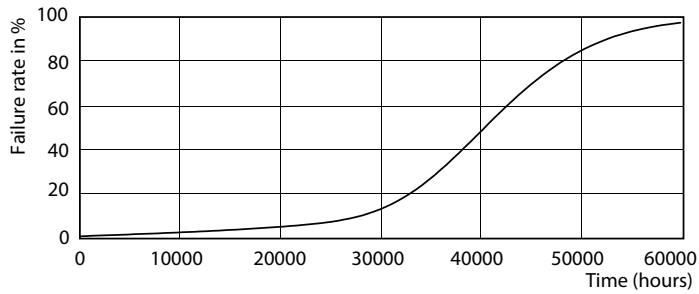

Product data

| General Information | | Color Consistency | |
|------------------------------------|-----------------|---------------------------------------|-------------|
| Cap-Base | GU10 [GU10] | Color Consistency | <3 |
| Nominal Lifetime (Nom) | 40000 h | Color Rendering Index (Nom) | 97 |
| Switching Cycle | 50000X | LLMF At End Of Nominal Lifetime (Nom) | 70 % |
| Technical Type | 5.5-50W | Luminous Flux in 90° Cone (Rated) | 355 lm |
| Light Technical | | Operating and Electrical | |
| Color Code | 927 | Input Frequency | 50 to 60 Hz |
| Beam Angle (Nom) | 36 ° | Power (Rated) (Nom) | 5.5 W |
| Luminous Flux (Nom) | 355 lm | Lamp Current (Nom) | 30 mA |
| Luminous Flux (Rated) (Nom) | 355 lm | Wattage Equivalent | 50 W |
| Luminous Intensity (Nom) | 800 cd | Starting Time (Nom) | 0.5 s |
| Color Designation | Warm White (WW) | Warm Up Time to 60% Light (Nom) | 0.5 s |
| Rated Beam Angle | 36 ° | Power Factor (Nom) | 0.8 |
| Correlated Color Temperature (Nom) | 2700 K | Voltage (Nom) | 220-240 V |
| Luminous Efficacy (rated) (Nom) | 64.55 lm/W | | |

MASTER LEDspot ExpertColor MV 50W GU10 927 36D

MASTER LEDspot ExpertColor MV

Photometric data

MASTER LEDspot ExpertColor MV 50W GU10 927 36D

Lifetime

MASTER LEDspot ExpertColor MV 35W GU10 25D

MASTER LEDspot ExpertColor MV 35W GU10 25D