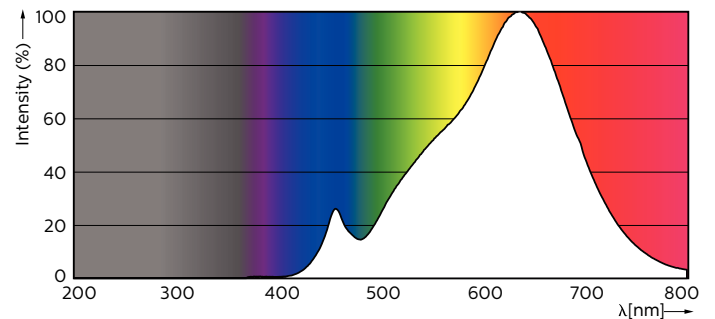

MASTER LEDspot ExpertColor MV 50W GU10 927 36D