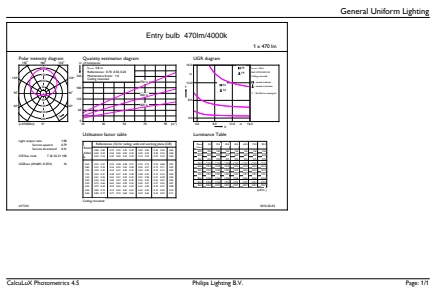

Photometric data

CorePro LEDbulb ND 5-40W A60 E27