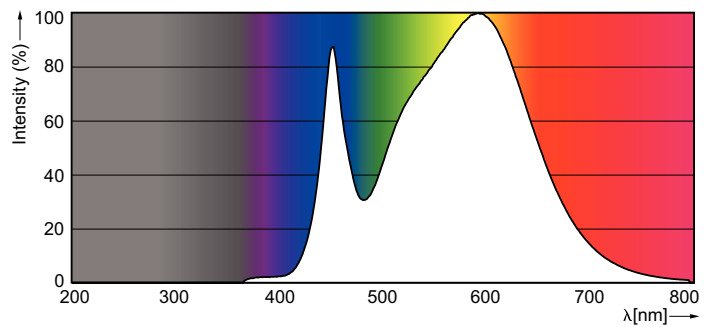

CorePro LEDbulbs

EAN/UPC - Product	8718696577790
Order code	929001234602
Numerator - Quantity Per Pack	1
Numerator - Packs per outer box	10

Material Nr. (12NC)	929001234602
Net Weight (Piece)	0.080 kg

Dimensional drawing

Product	D	C
CorePro LEDbulb ND 5-40W A60 E27 840	60 mm	110 mm

Photometric data

A60 /840 FR