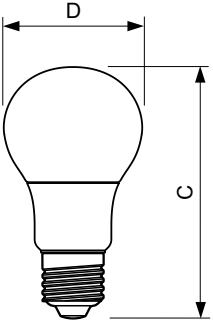

CorePro LEDbulbs

EAN/UPC - Product	8718696577790
Order code	929001234602
Numerator - Quantity Per Pack	1
Numerator - Packs per outer box	10

Material Nr. (12NC)	929001234602
Net Weight (Piece)	0.080 kg

Dimensional drawing

Entrybulb 230V 6W-40W 470lm 4000K E27 ND