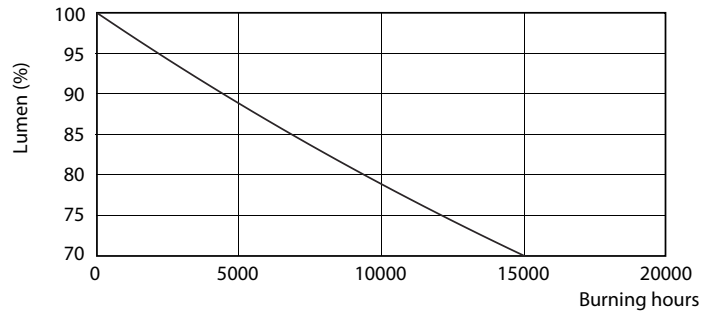

Product data

General Information	
Cap-Base	E27 [E27]
Nominal Lifetime (Nom)	15000 h
Switching Cycle	50000X
Technical Type	5-40W
Light Technical	
Color Code	840 [CCT of 4000K]
Beam Angle (Nom)	200 °
Luminous Flux (Nom)	470 lm
Luminous Flux (Rated) (Nom)	470 lm
Color Designation	Cool White (CW)
Correlated Color Temperature (Nom)	4000 K
Luminous Efficacy (rated) (Nom)	94.00 lm/W
Color Consistency	<6
Color Rendering Index (Nom)	80
LLMF At End Of Nominal Lifetime (Nom)	70 %
Operating and Electrical	
Input Frequency	50 to 60 Hz
Power (Rated) (Nom)	5 W
Lamp Current (Nom)	55 mA

Wattage Equivalent	40 W
Starting Time (Nom)	0.5 s
Warm Up Time to 60% Light (Nom)	0.5 s
Power Factor (Nom)	0.5
Voltage (Nom)	220-240 V
Temperature	
T-Case Maximum (Nom)	75 °C
Controls and Dimming	
Dimmable	No
Mechanical and Housing	
Bulb Finish	Frosted
Approval and Application	
Energy Efficiency Label (EEL)	A+
Energy Consumption kWh/1000 h	5 kWh
Product Data	
Full product code	871869657779000
Order product name	CorePro LEDbulb ND 5-40W A60 E27 840

Entrybulb 230V 6W-40W 470lm 4000K E27 ND

Product	D	C
CorePro LEDbulb ND 5-40W A60 E27 840	60 mm	110 mm

Photometric data

CorePro LEDbulb ND 5-40W A60 E27

A60 /840 FR

CorePro LEDbulbs

Lifetime

LEDbulb 40W E27 830 FR A60