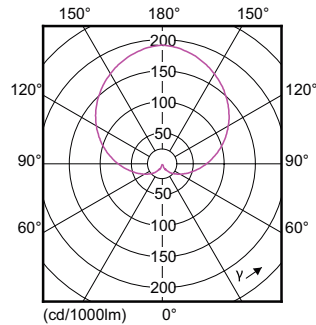

Photometric data

CorePro LEDbulb ND 5-40W A60 E27