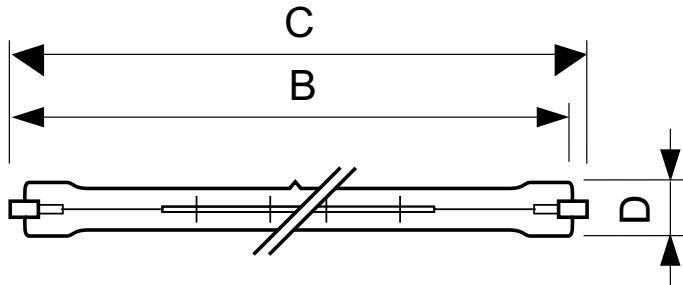

Plusline Large (double ended)

Plusline Large 1000W R7s 230V 1CT/10

PlusLine Large flood delivers maximum light output to light up large areas like outdoor, buildings and shops.

Product data

General Information		Controls and Dimming	
Cap-Base	R7S [R7s]	Dimmable	Yes
Operating Position	P4 [Parallel +/-4D or Horizontal(HOR)]		
Nominal Lifetime (Nom)	2000 h	Mechanical and Housing	
Switching Cycle	8000X	Bulb Finish	Clear
Light Technical		Approval and Application	
Luminous Flux (Nom)	21500 lm	Energy Efficiency Label (EEL)	C
Luminous Flux (Rated) (Nom)	21500 lm	Energy Consumption kWh/1000 h	1000 kWh
Correlated Color Temperature (Nom)	2900 K	Luminaire Design Requirements	
Luminous Efficacy (rated) (Nom)	21.5 lm/W	Bulb Temperature (Max)	900 °C
Color Rendering Index (Nom)	100	Pinch Temperature (Max)	350 °C
LLMF at End of Nominal Lifetime (Min)	80 %	Product Data	
Operating and Electrical		Full product code	871150049434401
Power (Rated) (Nom)	1000 W	Order product name	Plusline Large 1000W R7s 230V 1CT/10
Lamp Current (Nom)	4.35 A	EAN/UPC - Product	8711500494344
Starting Time (Nom)	0.0 s	Order code	923932143203
Warm Up Time to 60% Light (Nom)	instant full light	Numerator - Quantity Per Pack	1
Power Factor (Nom)	1	Numerator - Packs per outer box	10
Voltage (Nom)	230 V	Material Nr. (12NC)	923932143203

Plusline Large (double ended)

Net Weight (Piece)	0.016 kg
ILCOS Code	HDG//RS-1000-230-R7s-185,7

Dimensional drawing

Product	D (max)	B (max)	B	B (min)	C (max)
Plusline Large 1000W R7s 230V 1CT/10	11 mm	187.3 mm	185.7 mm	184.1 mm	189.1 mm