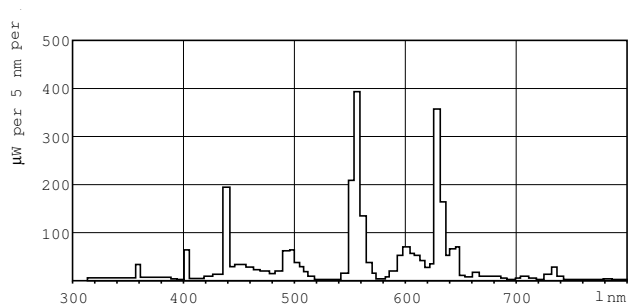

MASTER TL-D Super 80

MASTER TL-D Super 80 36W/840 1SL/25

The MASTER TL-D Super 80 lamp offers more lumens per watt and better color rendering than TL-D standard colors. Furthermore, it has a lower mercury content. The lamp can be operated in existing TL-D luminaires.

Numerator - Quantity Per Pack	1
Numerator - Packs per outer box	25
Material Nr. (12NC)	927921084023
Net Weight (Piece)	135.000 g
ILCOS Code	FD-36/40/1B-E-G13

Warnings and Safety

- A lamp breaking is extremely unlikely to have any impact on your health. If a lamp breaks, ventilate the room for 30 minutes and remove the parts, preferably with gloves. Put them in a sealed plastic bag and take it to your local waste facilities for recycling. Do not use a vacuum cleaner.

Dimensional drawing

Product	D (max)	A (max)	B (max)	B (min)	C (max)
MASTER TL-D Super 80 36W/840 1SL/25	28 mm	1199.4 mm	1206.5 mm	1204.1 mm	1213.6 mm

TL-D 36W/840

Photometric data

Lightcolor /840

Lightcolor /840