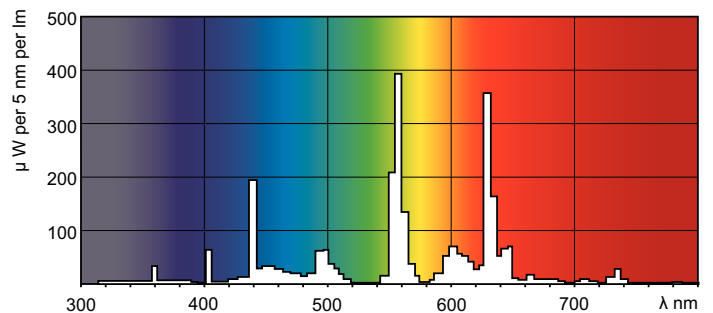

MASTER TL-D Super 80

MASTER TL-D Super 80 36W/840 1SL/25

The MASTER TL-D Super 80 lamp offers more lumens per watt and better color rendering than TL-D standard colors. Furthermore, it has a lower mercury content. The lamp can be operated in existing TL-D luminaires.

Product data

General Information	
Cap-Base	G13 [Medium Bi-Pin Fluorescent]
Life To 10% Failures (Nom)	12000 h
Life to 50% Failures (Nom)	15000 h
Life to 50% Failures Preheat (Nom)	20000 h
LSF 2000 h Rated	99 %
LSF 4000 h Rated	99 %
LSF 6000 h Rated	99 %
LSF 8000 h Rated	99 %
LSF 12000 h Rated	89 %
LSF 16000 h Rated	33 %
LSF 20000 h Rated	2 %
Light Technical	
Color Code	840 [CCT of 4000K]
Luminous Flux (Nom)	3350 lm
Luminous Flux (Rated) (Nom)	3350 lm
Color Designation	Cool White (CW)
Correlated Color Temperature (Nom)	4000 K
Luminous Efficacy (rated) (Nom)	93 lm/W
Color Rendering Index (Nom)	>80

Dimensional drawing

Product	D (max)	A (max)	B (max)	B (min)	C (max)
MASTER TL-D Super 80 36W/840 1SL/25	28 mm	1199.4 mm	1206.5 mm	1204.1 mm	1213.6 mm

TL-D 36W/840

Photometric data

Lightcolor /840

Lightcolor /840

MASTER TL-D Super 80

Lifetime

MASTER TL-D Super 80 Life Expectancy 3 h cycle

MASTER TL-D Super 80 Life Expectancy 12 h cycle

MASTER TL-D Super 80 Lumen Maintenance 3 h + 12 h cycle