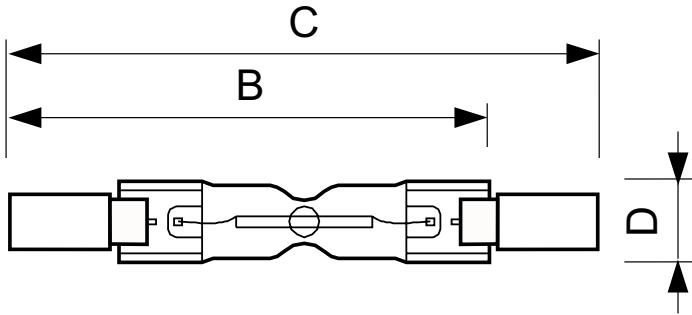

Plusline ES Compact

Plusline 78mm 2y 120W R7s 230V 1BB

Mains-voltage halogen linear lamp with superior quality and reliability. Offers very long lifetime and crisp halogen light. Ideal solution for decorative luminaires.

Product data

General Information	
Cap-Base	R7S [R7s]
Operating Position	UNIVERSAL [Any or Universal (U)]
Nominal Lifetime (Nom)	2000 h
Switching Cycle	8000X
Light Technical	
Luminous Flux (Nom)	2220 lm
Luminous Flux (Rated) (Nom)	2220 lm
Correlated Color Temperature (Nom)	2900 K
Luminous Efficacy (rated) (Nom)	18.5 lm/W
Color Rendering Index (Nom)	100
LLMF at End of Nominal Lifetime (Min)	80 %
Operating and Electrical	
Power (Nom)	120 W
Lamp Current (Nom)	0.52 A
Starting Time (Nom)	0.0 s
Warm Up Time to 60% Light (Nom)	instant full light
Power Factor (Nom)	1
Voltage (Nom)	230 V
Controls and Dimming	
Dimmable	Yes

Mechanical and Housing	
Bulb Finish	Clear
Cap-Base Information	18
Approval and Application	
Energy Efficiency Label (EEL)	D
Energy Consumption kWh/1000 h	120 kWh
Luminaire Design Requirements	
Bulb Temperature (Max)	900 °C
Pinch Temperature (Max)	350 °C
Product Data	
Full product code	872790085223300
Order product name	Plusline 78mm 2y 120W R7s 230V 1BB
EAN/UPC - Product	8727900852233
Order code	924587244210
Numerator - Quantity Per Pack	1
Numerator - Packs per outer box	100
Material Nr. (12NC)	924587244210
Net Weight (Piece)	7.000 g

Plusline ES Compact

Dimensional drawing

Product	D (max)	B (max)	B	B (min)	C (max)
Plusline 78mm 2y 120W R7s	11 mm	76.5 mm	74.9 mm	73.3 mm	78 mm
230V 1BB					

DEComp 78mm 2y 120W R7s/18 230V T11 CL