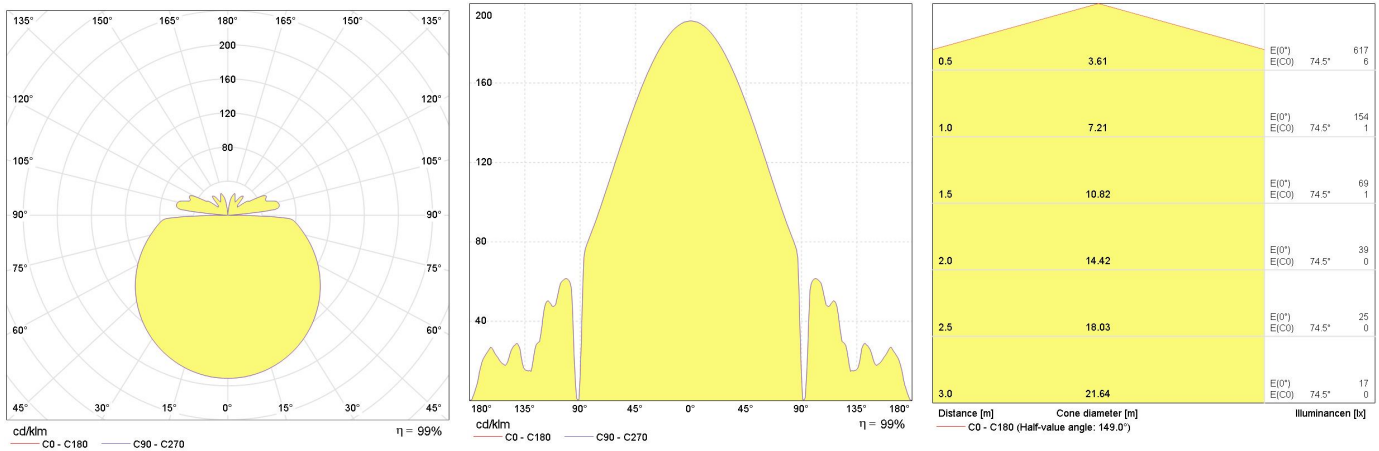

Photometric Data

Downloads & Links

[Go to the catalog site (HTTP)](#)

[Product datasheet (PDF)](#)

[Photometry (IES)](#)

[High-resolution image (JPG)](#)

[LED T8 Glass range Data sheet (PDF)](#)

[LED T8 range Installation guide (HTTP)](#)

[LED T8 Glass range images (HTTP)](#)

[Lighting design tools & calculators (HTTP)](#)

[Certificate for the Quality Management System of GE Lighting EMEA (PDF)](#)

[Certificate for the Environmental Management System of GE Lighting EMEA (PDF)](#)